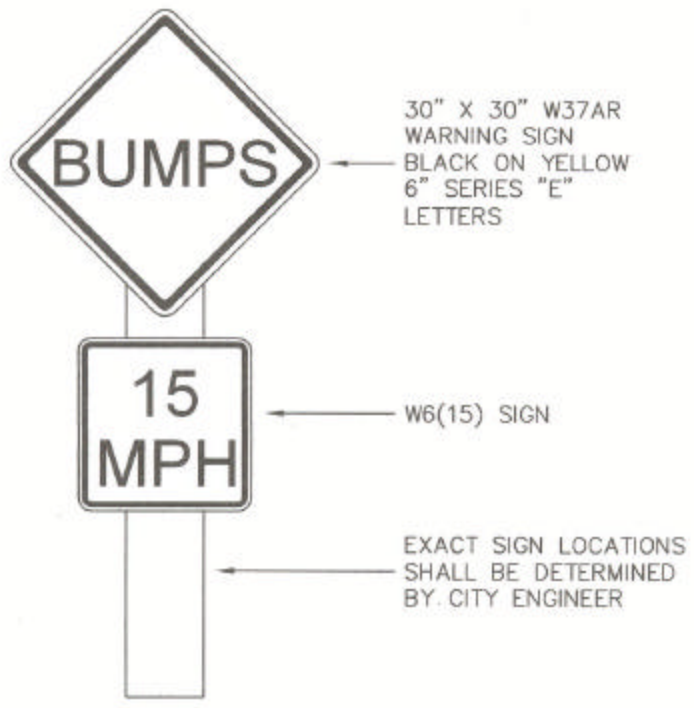

SIGN	DIMENSIONS (INCHES)				
	A	B	C	D	E
STANDARD	36	6D	7/8	5/8	2 1/4

SPEED HUMP SIGNING

ATTACHMENT 3